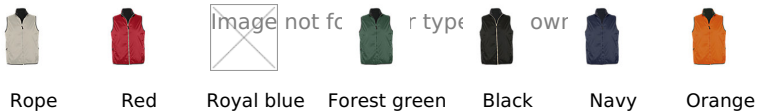

### Quality

REVERSIBLE - UNISEX  
Outshell: 100% 210T polyamide  
Lining: 100% polyester fleece 210 gsm

Contrasted charcoal grey fleece lined

### Style

Tone on tone zipped opening  
Reversible  
2 pockets

### Available sizes

Sizes	XS	S	M	L	XL	XXL
A/B	64/52	66/55	68/58	70/61	72/64	74/67

### Available colours